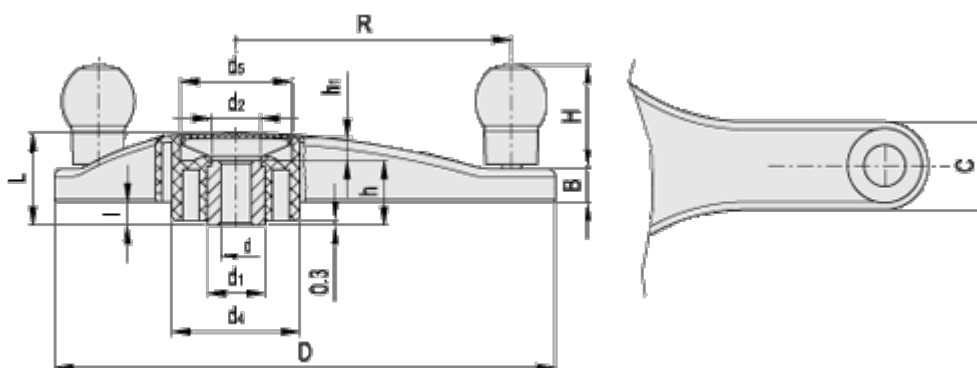

# Data Sheet

Article number: 23102081115  
Description: E+G Handwheel  
EYK.275+I A-20-C5

## Measures

B	= 21	H	= 65
C	= 50	h	= 38
D	= 275	h1	= 14
d1	= 35	l	= 19.5
d2	= 33	L	= 54
d4	= 76	R	= 112.5
d5	= 70		
d h7	= 20		